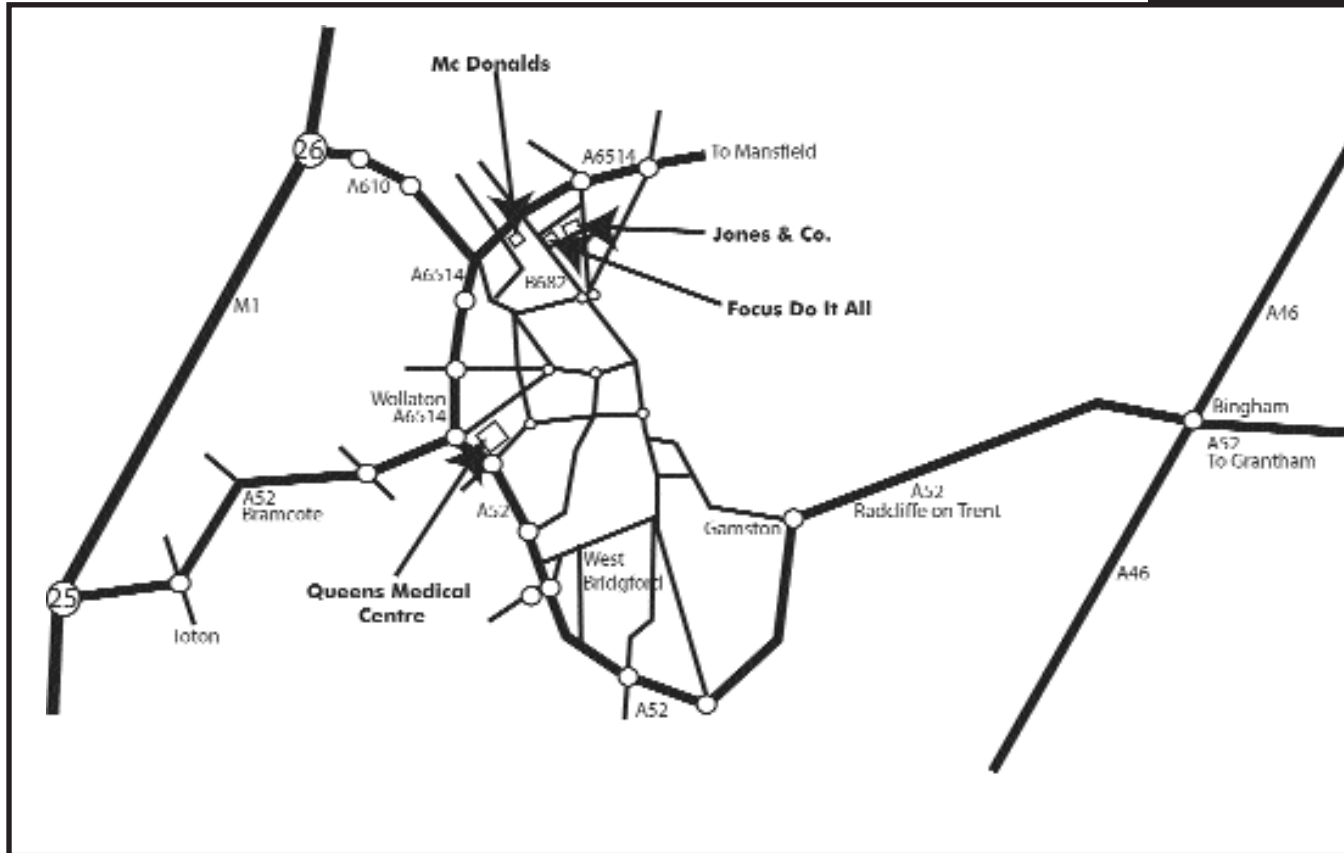

Directions to Jones & Co. (Nottingham) Ltd
Lortas Road New Basford Nottingham NG5 1EH
Tel: 0115 9781263

JONES
INTERIORS

From the A1

1. A1 exit onto A52 Nottingham at Grantham.

A52

1. Stay on the A52 for 20 miles.
2. At the roundabout (Bridge at Gamston pub) take the first exit staying on the A52.
3. Stay on A52 for 2.5 miles.
4. Go under railway bridge and at the next roundabout take the third exit staying on the A52.
5. At the next roundabout take the second exit staying on A52.
6. Follow the A52 (Ring Road) North. Passing the Queen's Medical Centre Hospital. Continue to follow the Ring Road which becomes the A6514 Dual Carriageway.

A6514 (Speed Cameras along this route)

1. Stay on the A6514 for approx. 1 mile.
2. At the roundabout take second exit staying on A6514.
3. Go through several sets of traffic lights to the next roundabout for approx. 2 miles.
4. At the roundabout take the second exit staying on A6514 for approx. 1 mile.
5. Major junction ahead sign posted A6514/A60 Mansfield.
6. Go straight ahead.
7. Keep straight on through two sets of traffic lights.
8. At the third set of lights move to the right hand lane but go straight on (Mc Donald's on right).
9. Fourth traffic lights only 100mts. Stay in right-hand filter lane.
10. Turn right at fourth set of traffic lights into Nottingham Road B682.

B682

1. On the B682 take the second turning on the left (Lortas Road) just past 'Focus Do it All'.
2. Jones & Co. Curtain Division is in units 2 and 3 on your left hand side.