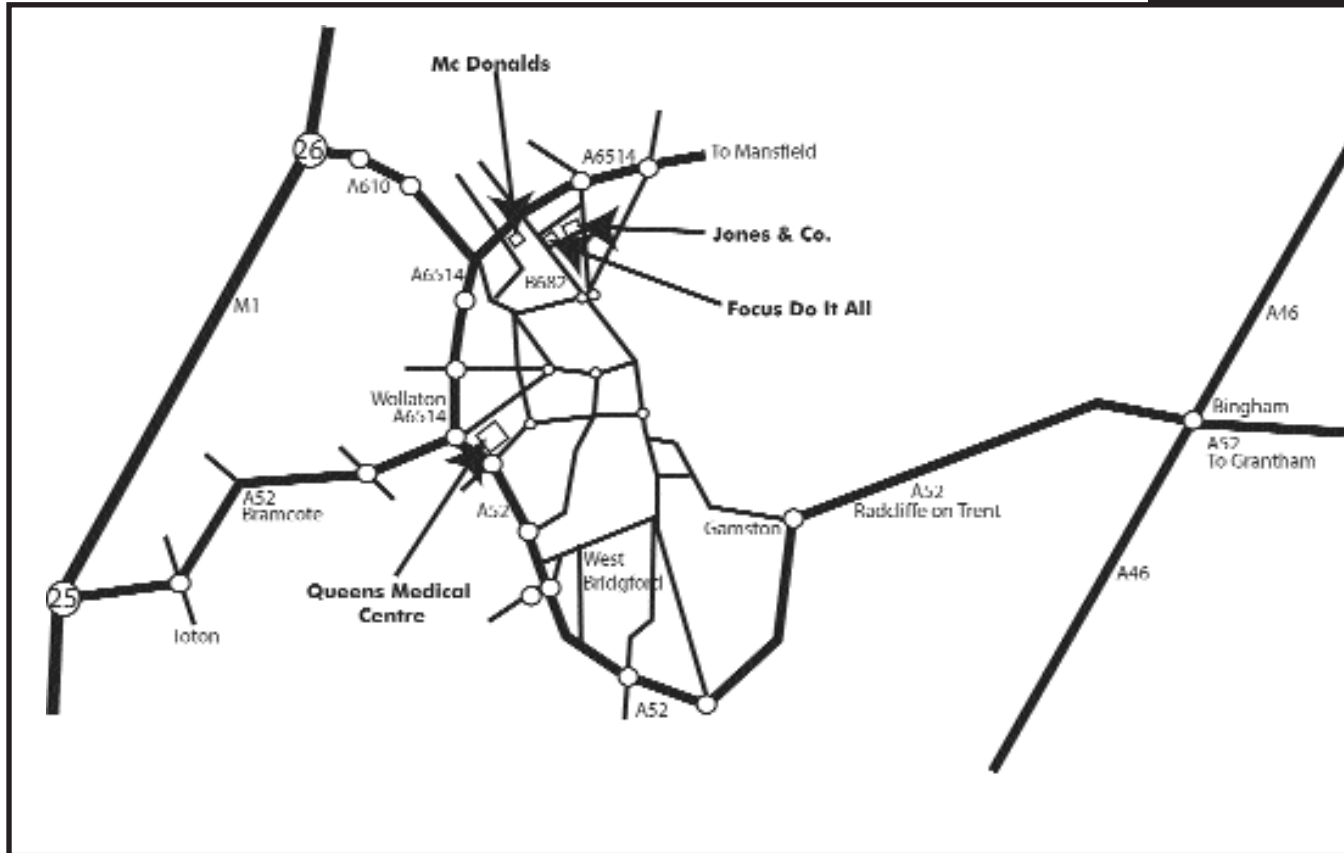

Directions to Jones & Co. (Nottingham) Ltd
Lortas Road New Basford Nottingham NG5 1EH
Tel: 0115 9781263

JONES
INTERIORS

From the M1

- Leave the M1 at Junction 26.
- Take the A610 towards Nottingham.
- Stay on the A610 until the junction with the Nottingham Ring Road.
- Turn left onto a dual carriageway, sign posted Mansfield/Doncaster A6514.
- Continue straight on through two sets of traffic lights.
- At the third set of traffic lights move into the right hand lane but continue straight on (Mc Donald's on right).
- At the fourth set of traffic lights (100m), stay in the right-hand filter lane.
- Turn right at fourth set of traffic lights into Nottingham Road.
- Lortas Road is the second turning on left just past 'Focus Do it All'.
- Jones & Co. Curtain Division is in units 2 and 3 on your left.