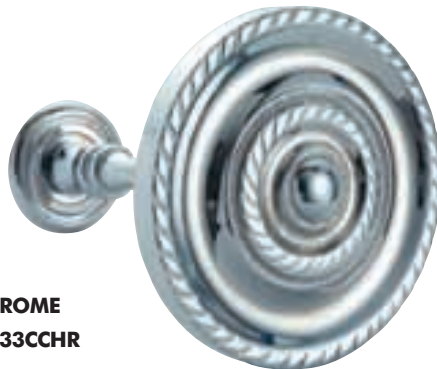

SERPENT

BLACK H1181

Diameter: 30mm
Projection: 45mm
Quantity: Boxed 50s

**ROHAN CHROME
H2094HPR/CHR**

Diameter: 90mm
Projection: 85mm
Quantity: Pairs/Blister Pack

**CORINTO GILT/RED
H2097HPR**

Diam: 90mm
Projection: 85mm
Quantity: Pairs/Blister Pack

REGENCY

**GILT
H233CGLT**

Diameter: 75mm
Projection: 85mm
Quantity: Pairs/Boxed

**CHROME
H233CCHR**

**BLACK
H233CBLK**

SPIRAL

**MATT NICKEL
H4041/MN**

Diam: 95mm
Projection: 115mm
Quantity:
Pairs/Boxed