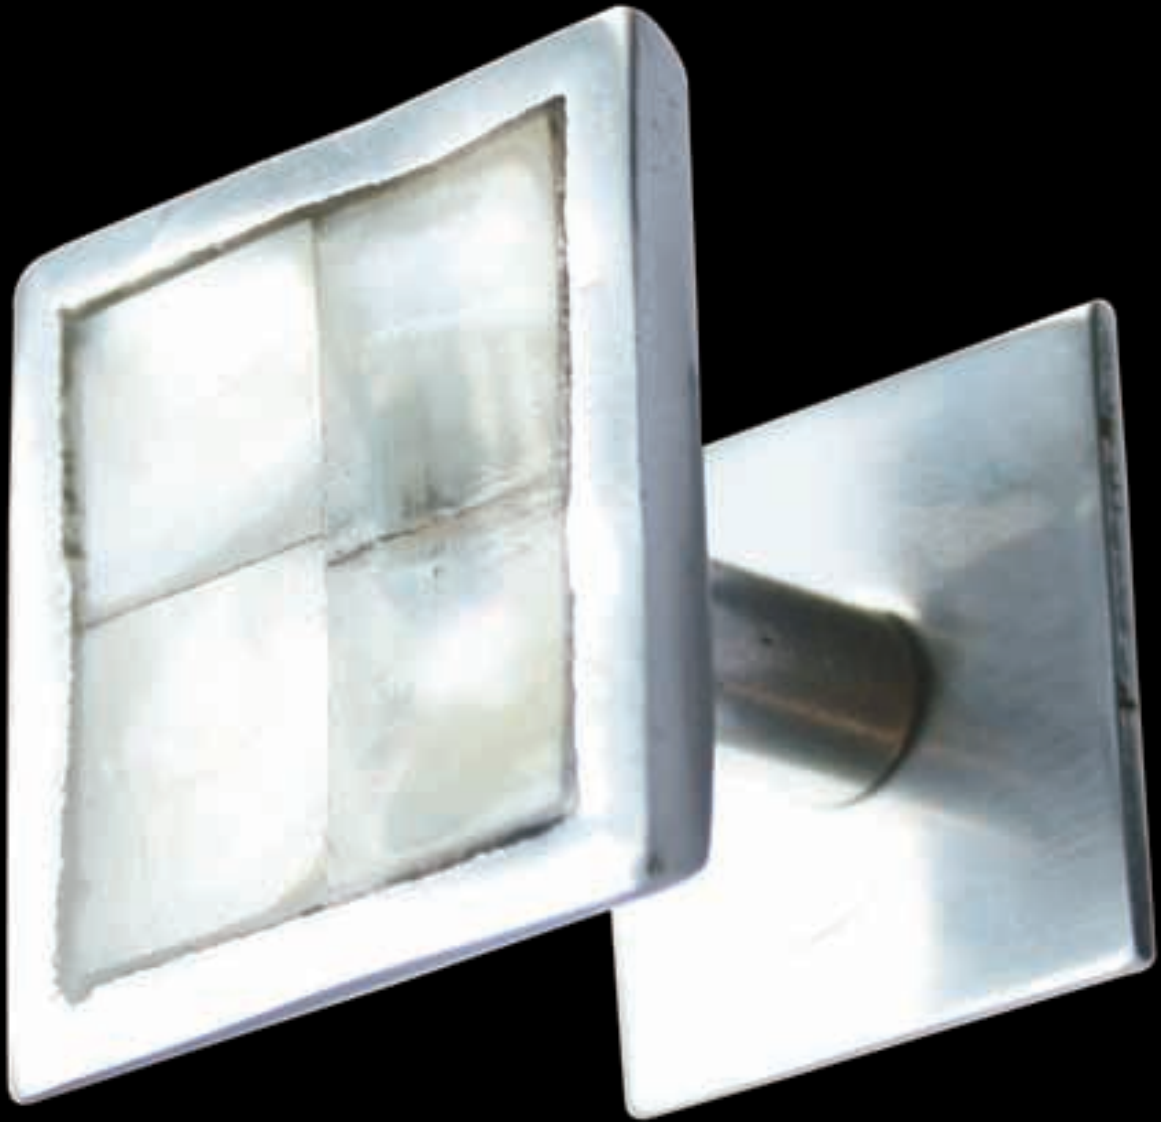

*Decorative
Accessories*

MEDIUM BALL END

Diameter: 25mm Projection: 40mm Quantity: Boxed 50s

BRASS H2080/BRA

MATT BRASS H2080/MB

BLACK NICKEL H2080/BN

CREAM H2080/CRE

MATT NICKEL H2080/MN