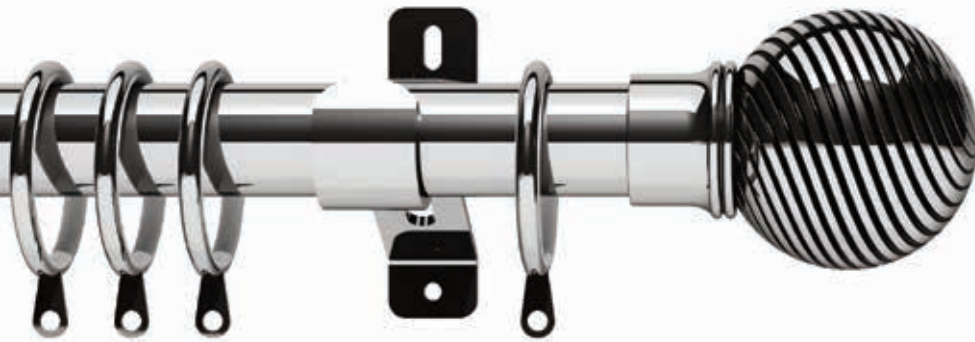

Elements

Introducing Elements a comprehensive collection of metal curtain poles to complement any window display.

Elements features 19mm, extendable 25-28mm, 28mm and 35mm poles sets complete with our best-selling finial designs. The finials available in each diameter have been specially selected to complement the size of curtain pole and all poles are available in a choice of 4 finishes - Graphite, Satin Steel, Antique Brass and Chrome.

Finishes - Satin Steel (SS), Antique Brass (AQ), Chrome (CH) & Graphite (GR)* *Please add colour abbreviation to product code when ordering

Brooklyn

Available in the following diameters

Diameter	120cm	150cm	180cm	240cm	300cm	360cm	120-210cm	180-300cm
19mm	SEL19/120BROK.	SEL19/150BROK.	SEL19/180BROK.	SEL19/240BROK.	SEL19/300BROK.			
28mm	SEL28/120BROK.	SEL28/150BROK.	SEL28/180BROK.	SEL28/240BROK.	SEL28/300BROK.	SEL28/360BROK.		

Finishes - Satin Steel (SS), Antique Brass (AQ), Chrome (CH) & Graphite (GR)* *Please add colour abbreviation to product code when ordering

Curzon

Available in the following diameters

Diameter	120cm	150cm	180cm	240cm	300cm	360cm	120-210cm	180-300cm
28mm	SEL28/120CURZ.	SEL28/150CURZ.	SEL28/180CURZ.	SEL28/240CURZ.	SEL28/300CURZ.	SEL28/360CURZ.		
35mm			SEL35/180CURZ.	SEL35/240CURZ.	SEL35/300CURZ.	SEL35/360CURZ.		

Finishes - Satin Steel (SS), Antique Brass (AQ), Chrome (CH) & Graphite (GR)*

*Please add colour abbreviation to product code when ordering

Minister

Available in the following diameters

Diameter	120cm	150cm	180cm	240cm	300cm	360cm	120-210cm	180-300cm
28mm	SEL19/120MINS.	SEL28/150MINS.	SEL28/180MINS.	SEL28/240MINS.	SEL28/300MINS.	SEL28/360MINS.		
25/28mm							SELEX25120/MN.	SELEX25180/MN.
35mm		SEL35/150MINS.	SEL35/180MINS.	SEL35/240MINS.	SEL35/300MINS.	SEL35/360MINS.		