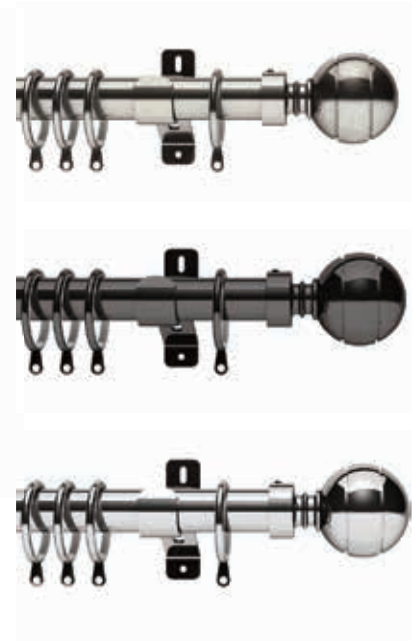

Swish®

A periodic table of elements is centered on a white surface, surrounded by several different styles of metal door knobs. The knobs include a brushed metal ball knob, a brass ball knob, a spiral metal knob, and a diamond-shaped metal knob. The periodic table shows elements from Hydrogen (H) to Oganesson (Og), with their symbols, atomic numbers, and names.

Elements

Introducing Elements a comprehensive collection of metal curtain poles to complement any window display.

Elements features 19mm, extendable 25-28mm, 28mm and 35mm poles sets complete with our best-selling finial designs. The finials available in each diameter have been specially selected to complement the size of curtain pole and all poles are available in a choice of 4 finishes - Graphite, Satin Steel, Antique Brass and Chrome.

Finishes - Satin Steel (SS), Antique Brass (AQ), Chrome (CH) & Graphite (GR)*

*Please add colour abbreviation to product code when ordering

Zorb

Available in the following diameters

Diameter	120cm	150cm	180cm	240cm	300cm	360cm	120-210cm	180-300cm
19mm	SEL19/120ZORB.	SEL19/150ZORB.	SEL19/180ZORB.	SEL19/240ZORB.	SEL19/300ZORB.			
28mm	SEL28/120ZORB.	SEL28/150ZORB.	SEL28/180ZORB.	SEL28/240ZORB.	SEL28/300ZORB.	SEL28/360ZORB.		

Finishes - Satin Steel (SS), Antique Brass (AQ), Chrome (CH) & Graphite (GR)*

*Please add colour abbreviation to product code when ordering

Lexington

Available in the following diameters

Diameter	120cm	150cm	180cm	240cm	300cm	360cm	120-210cm	180-300cm
28mm	SEL28/120LEX.	SEL28/150LEX.	SEL28/180LEX.	SEL28/240LEX.	SEL28/300LEX.	SEL28/360LEX.		