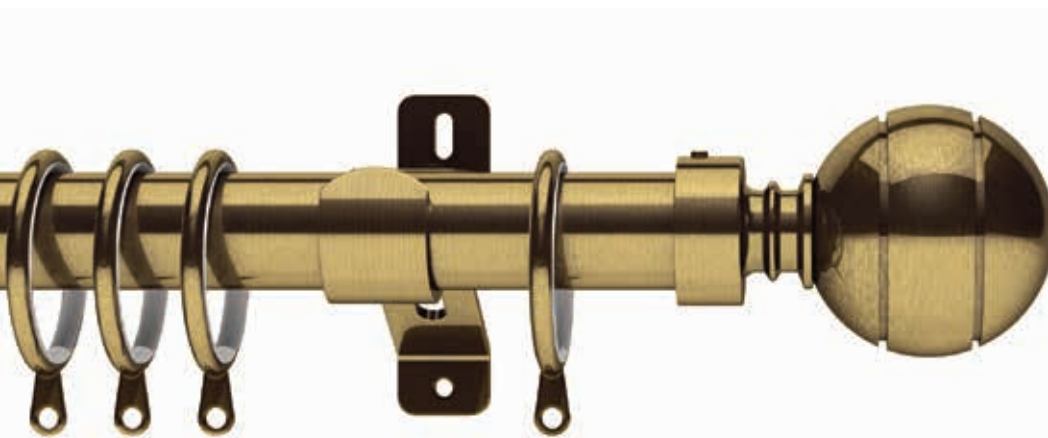

Elements

Introducing Elements a comprehensive collection of metal curtain poles to complement any window display.

Elements features 19mm, extendable 25-28mm, 28mm and 35mm poles sets complete with our best-selling finial designs. The finials available in each diameter have been specially selected to complement the size of curtain pole and all poles are available in a choice of 4 finishes - Graphite, Satin Steel, Antique Brass and Chrome.

Finishes - Satin Steel (SS), Antique Brass (AQ), Chrome (CH) & Graphite (GR)*

*Please add colour abbreviation to product code when ordering

Zorb

Available in the following diameters

Diameter	120cm	150cm	180cm	240cm	300cm	360cm	120-210cm	180-300cm
19mm	SEL19/120ZORB.	SEL19/150ZORB.	SEL19/180ZORB.	SEL19/240ZORB.	SEL19/300ZORB.			
28mm	SEL28/120ZORB.	SEL28/150ZORB.	SEL28/180ZORB.	SEL28/240ZORB.	SEL28/300ZORB.	SEL28/360ZORB.		

Finishes - Satin Steel (SS), Antique Brass (AQ), Chrome (CH) & Graphite (GR)*

*Please add colour abbreviation to product code when ordering

Lexington

Available in the following diameters

Diameter	120cm	150cm	180cm	240cm	300cm	360cm	120-210cm	180-300cm
28mm	SEL28/120LEX.	SEL28/150LEX.	SEL28/180LEX.	SEL28/240LEX.	SEL28/300LEX.	SEL28/360LEX.		

Finishes - Satin Steel (SS), Antique Brass (AQ), Chrome (CH) & Graphite (GR)* *Please add colour abbreviation to product code when ordering

Nexus

Available in the following diameters

Diameter	120cm	150cm	180cm	240cm	300cm	360cm	120-210cm	180-300cm
28mm	SEL28/120NEX.	SEL28/150NEX.	SEL28/180NEX.	SEL28/240NEX.	SEL28/300NEX.	SEL28/360NEX.		