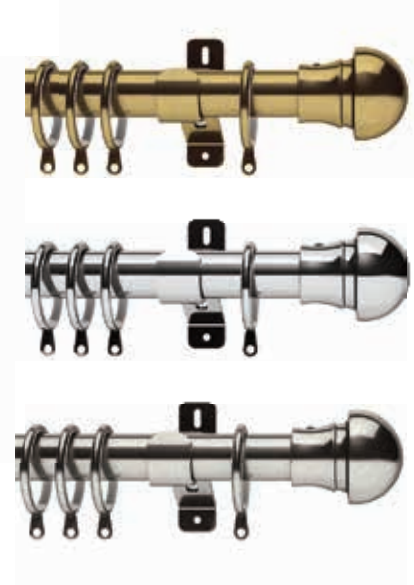

Finishes - Satin Steel (SS), Antique Brass (AQ), Chrome (CH) & Graphite (GR)*

*Please add colour abbreviation to product code when ordering

Zorb

Available in the following diameters

Diameter	120cm	150cm	180cm	240cm	300cm	360cm	120-210cm	180-300cm
19mm	SEL19/120ZORB.	SEL19/150ZORB.	SEL19/180ZORB.	SEL19/240ZORB.	SEL19/300ZORB.			
28mm	SEL28/120ZORB.	SEL28/150ZORB.	SEL28/180ZORB.	SEL28/240ZORB.	SEL28/300ZORB.	SEL28/360ZORB.		

Finishes - Satin Steel (SS), Antique Brass (AQ), Chrome (CH) & Graphite (GR)*

*Please add colour abbreviation to product code when ordering

Lexington

Available in the following diameters

Diameter	120cm	150cm	180cm	240cm	300cm	360cm	120-210cm	180-300cm
28mm	SEL28/120LEX.	SEL28/150LEX.	SEL28/180LEX.	SEL28/240LEX.	SEL28/300LEX.	SEL28/360LEX.		

Finishes - Satin Steel (SS), Antique Brass (AQ), Chrome (CH) & Graphite (GR)* *Please add colour abbreviation to product code when ordering

Nexus

Available in the following diameters

Diameter	120cm	150cm	180cm	240cm	300cm	360cm	120-210cm	180-300cm
28mm	SEL28/120NEX.	SEL28/150NEX.	SEL28/180NEX.	SEL28/240NEX.	SEL28/300NEX.	SEL28/360NEX.		

Finishes - Satin Steel (SS), Antique Brass (AQ), Chrome (CH) & Graphite (GR)* *Please add colour abbreviation to product code when ordering

Belgravia Bay Pole

Introducing the new improved Belgravia bay pole from Swish. This 400cm bay pole is a perfect solution for 2 corner bay windows. The pole is supplied with elbow joints, passing brackets and rings. Additional brackets, top fix brackets and passing rings are available.