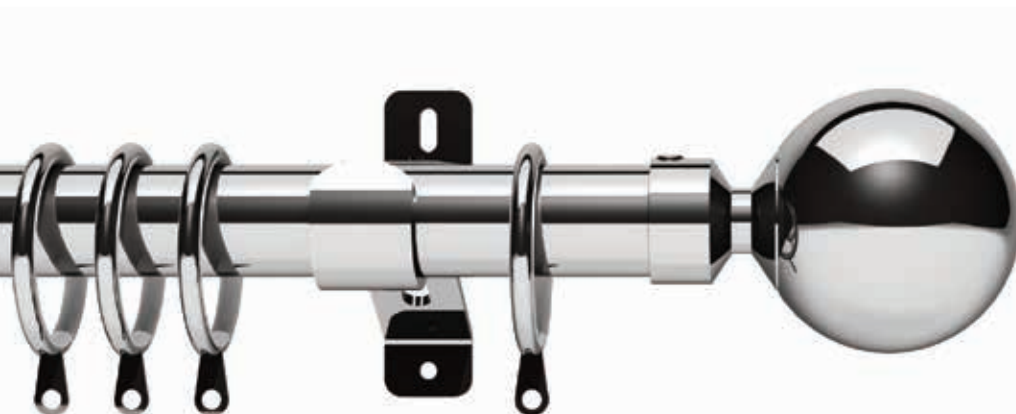

Elements

Introducing Elements a comprehensive collection of metal curtain poles to complement any window display.

Elements features 19mm, extendable 25-28mm, 28mm and 35mm poles sets complete with our best-selling finial designs. The finials available in each diameter have been specially selected to complement the size of curtain pole and all poles are available in a choice of 4 finishes - Graphite, Satin Steel, Antique Brass and Chrome.

Finishes - Satin Steel (SS), Antique Brass (AQ), Chrome (CH) & Graphite (GR)*

*Please add colour abbreviation to product code when ordering

Minister

Available in the following diameters

Diameter	120cm	150cm	180cm	240cm	300cm	360cm	120-210cm	180-300cm
28mm	SEL19/120MINS.	SEL28/150MINS.	SEL28/180MINS.	SEL28/240MINS.	SEL28/300MINS.	SEL28/360MINS.		
25/28mm							SELEX25120/MN.	SELEX25180/MN.
35mm		SEL35/150MINS.	SEL35/180MINS.	SEL35/240MINS.	SEL35/300MINS.	SEL35/360MINS.		

Finishes - Satin Steel (SS), Antique Brass (AQ), Chrome (CH) & Graphite (GR)*

*Please add colour abbreviation to product code when ordering

Titan

Available in the following diameters

Diameter	120cm	150cm	180cm	240cm	300cm	360cm	120-210cm	180-300cm
19mm	SEL19/120TITN.	SEL19/150TITN.	SEL19/180TITN.	SEL19/240TITN.	SEL19/300TITN.			
28mm	SEL28/120TITN.	SEL28/150TITN.	SEL28/180TITN.	SEL28/240TITN.	SEL28/300TITN.	SEL28/360TITN.		
25/28mm							SELEX25120/TN.	SELEX25180/TN.

Finishes - Satin Steel (SS), Antique Brass (AQ), Chrome (CH) & Graphite (GR)*

*Please add colour abbreviation to product code when ordering

Zorb

Available in the following diameters

Diameter	120cm	150cm	180cm	240cm	300cm	360cm	120-210cm	180-300cm
19mm	SEL19/120ZORB.	SEL19/150ZORB.	SEL19/180ZORB.	SEL19/240ZORB.	SEL19/300ZORB.			
28mm	SEL28/120ZORB.	SEL28/150ZORB.	SEL28/180ZORB.	SEL28/240ZORB.	SEL28/300ZORB.	SEL28/360ZORB.		