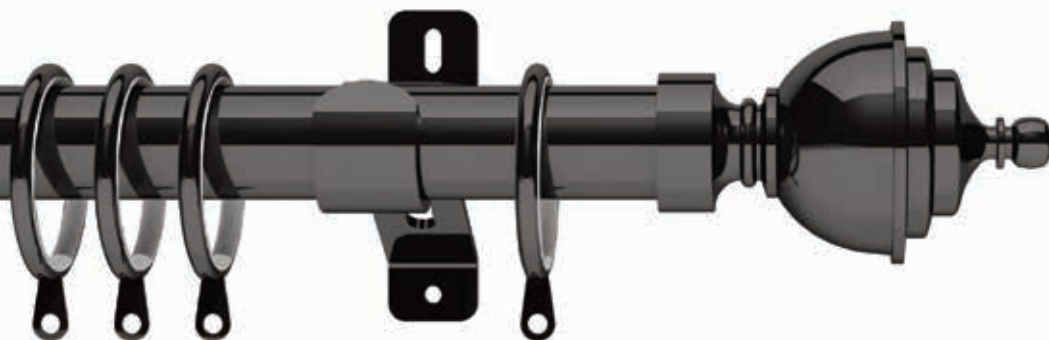

Elements

Introducing Elements a comprehensive collection of metal curtain poles to complement any window display.

Elements features 19mm, extendable 25-28mm, 28mm and 35mm poles sets complete with our best-selling finial designs. The finials available in each diameter have been specially selected to complement the size of curtain pole and all poles are available in a choice of 4 finishes - Graphite, Satin Steel, Antique Brass and Chrome.

Finishes - Satin Steel (SS), Antique Brass (AQ), Chrome (CH) & Graphite (GR)* *Please add colour abbreviation to product code when ordering

Brooklyn

Available in the following diameters

Diameter	120cm	150cm	180cm	240cm	300cm	360cm	120-210cm	180-300cm
19mm	SEL19/120BROK.	SEL19/150BROK.	SEL19/180BROK.	SEL19/240BROK.	SEL19/300BROK.			
28mm	SEL28/120BROK.	SEL28/150BROK.	SEL28/180BROK.	SEL28/240BROK.	SEL28/300BROK.	SEL28/360BROK.		

Finishes - Satin Steel (SS), Antique Brass (AQ), Chrome (CH) & Graphite (GR)* *Please add colour abbreviation to product code when ordering

Curzon

Available in the following diameters

Diameter	120cm	150cm	180cm	240cm	300cm	360cm	120-210cm	180-300cm
28mm	SEL28/120CURZ.	SEL28/150CURZ.	SEL28/180CURZ.	SEL28/240CURZ.	SEL28/300CURZ.	SEL28/360CURZ.		
35mm			SEL35/180CURZ.	SEL35/240CURZ.	SEL35/300CURZ.	SEL35/360CURZ.		

Finishes - Satin Steel (SS), Antique Brass (AQ), Chrome (CH) & Graphite (GR)*

*Please add colour abbreviation to product code when ordering

Minister

Available in the following diameters

Diameter	120cm	150cm	180cm	240cm	300cm	360cm	120-210cm	180-300cm
28mm	SEL19/120MINS.	SEL28/150MINS.	SEL28/180MINS.	SEL28/240MINS.	SEL28/300MINS.	SEL28/360MINS.		
25/28mm							SELEX25120/MN.	SELEX25180/MN.
35mm		SEL35/150MINS.	SEL35/180MINS.	SEL35/240MINS.	SEL35/300MINS.	SEL35/360MINS.		