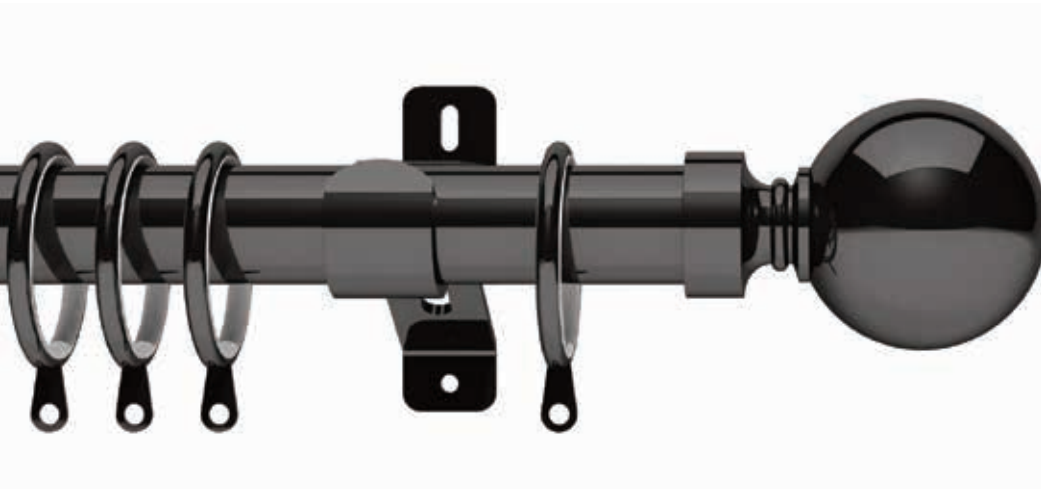

Swish®

A periodic table of elements is centered on a white surface, surrounded by several different styles of metal door knobs. The knobs include a brushed metal ball knob, a brass ball knob, a spiral metal knob, and a diamond-shaped metal knob. The periodic table shows elements from Hydrogen (H) to Oganesson (Og), with their symbols, atomic numbers, and names.

Elements

Introducing Elements a comprehensive collection of metal curtain poles to complement any window display.

Elements features 19mm, extendable 25-28mm, 28mm and 35mm poles sets complete with our best-selling finial designs. The finials available in each diameter have been specially selected to complement the size of curtain pole and all poles are available in a choice of 4 finishes - Graphite, Satin Steel, Antique Brass and Chrome.

All of the Elements pole kits come complete with fixed eyelet lined rings and a new stronger extendable bracket design. The 28mm and 35mm brackets are compatible with the Swish Design Studio range.

A 28mm bay pole kit is also available in our Belgravia design along with rings, joiners and holdback accessory packs. In addition we will also offer end, top fix, recess and passing brackets.

Belgravia

Available in the following diameters

Diameter	120cm	150cm	180cm	240cm	300cm	360cm	120-210cm	180-300cm
19mm	SEL19/120BG.	SEL19/150BG.	SEL19/180BG.	SEL19/240BG.	SEL19/300BG.			
28mm	SEL28/120BG.	SEL28/150BG.	SEL28/180BG.	SEL28/240BG.	SEL28/300BG.	SEL28/360BG.		
25/28mm							SELEX25120/BG.	SELEX25180/BG.
35mm		SEL35/150BG.	SEL35/180BG.	SEL35/240BG.	SEL35/240BG.	SEL35/360BG.		