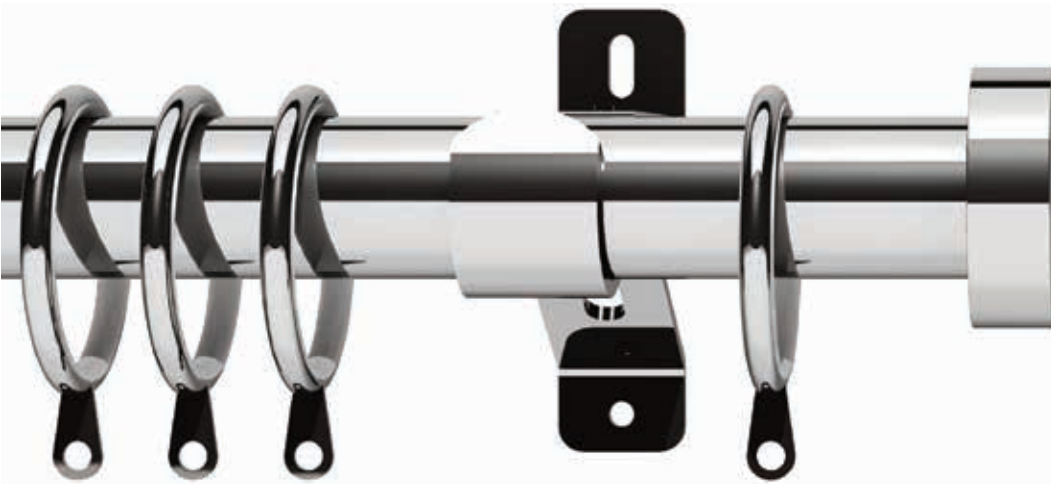

Elements

Introducing Elements a comprehensive collection of metal curtain poles to complement any window display.

Elements features 19mm, extendable 25-28mm, 28mm and 35mm poles sets complete with our best-selling finial designs. The finials available in each diameter have been specially selected to complement the size of curtain pole and all poles are available in a choice of 4 finishes - Graphite, Satin Steel, Antique Brass and Chrome.

Belgravia

Available in the following diameters

Diameter	120cm	150cm	180cm	240cm	300cm	360cm	120-210cm	180-300cm
19mm	SEL19/120BG.	SEL19/150BG.	SEL19/180BG.	SEL19/240BG.	SEL19/300BG.			
28mm	SEL28/120BG.	SEL28/150BG.	SEL28/180BG.	SEL28/240BG.	SEL28/300BG.	SEL28/360BG.		
25/28mm							SELEX25120/BG.	SELEX25180/BG.
35mm		SEL35/150BG.	SEL35/180BG.	SEL35/240BG.	SEL35/240BG.	SEL35/360BG.		

Finishes - Satin Steel (SS), Antique Brass (AQ), Chrome (CH) & Graphite (GR)*

*Please add colour abbreviation to product code when ordering

Capella

Available in the following diameters

Diameter	120cm	150cm	180cm	240cm	300cm	360cm	120-210cm	180-300cm
19mm	SEL19/120CAP.	SEL19/150CAP.	SEL19/180CAP.	SEL19/240CAP.	SEL19/300CAP.			
28mm	SEL28/120CAP.	SEL28/150CAP.	SEL28/180CAP.	SEL28/240CAP.	SEL28/300CAP.	SEL28/360CAP.		
25/28mm							SELEX25120/CAP	SELEX25180/CAP.
35mm		SEL35/150CAP.	SEL35/180CAP.	SEL35/240CAP.	SEL35/300CAP.	SEL35/360CAP.		

Finishes - Satin Steel (SS), Antique Brass (AQ), Chrome (CH) & Graphite (GR)*

*Please add colour abbreviation to product code when ordering

Stud

Available in the following diameters

Diameter	120cm	150cm	180cm	240cm	300cm	360cm	120-210cm	180-300cm
19mm	SEL19/120STUD.	SEL19/150STUD.	SEL19/180STUD.	SEL19/240STUD.	SEL19/300STUD.			
28mm	SEL28/120STUD.	SEL28/150STUD.	SEL28/180STUD.	SEL28/240STUD.	SEL28/300STUD.	SEL28/360STUD.		
25/28mm							SELEX25120/ST.	SELEX25180/ST.
35mm		SEL35/150STUD.	SEL35/180STUD.	SEL35/240STUD.	SEL35/300STUD.	SEL35/360STUD.		