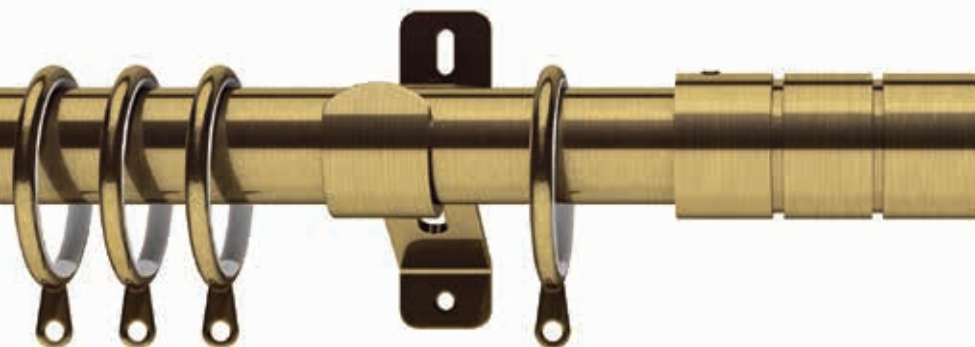

Elements

Introducing Elements a comprehensive collection of metal curtain poles to complement any window display.

Elements features 19mm, extendable 25-28mm, 28mm and 35mm poles sets complete with our best-selling finial designs. The finials available in each diameter have been specially selected to complement the size of curtain pole and all poles are available in a choice of 4 finishes - Graphite, Satin Steel, Antique Brass and Chrome.

Finishes - Satin Steel (SS), Antique Brass (AQ), Chrome (CH) & Graphite (GR)*

*Please add colour abbreviation to product code when ordering

Capella

Available in the following diameters

Diameter	120cm	150cm	180cm	240cm	300cm	360cm	120-210cm	180-300cm
19mm	SEL19/120CAP.	SEL19/150CAP.	SEL19/180CAP.	SEL19/240CAP.	SEL19/300CAP.			
28mm	SEL28/120CAP.	SEL28/150CAP.	SEL28/180CAP.	SEL28/240CAP.	SEL28/300CAP.	SEL28/360CAP.		
25/28mm							SELEX25120/CAP	SELEX25180/CAP.
35mm		SEL35/150CAP.	SEL35/180CAP.	SEL35/240CAP.	SEL35/300CAP.	SEL35/360CAP.		

Finishes - Satin Steel (SS), Antique Brass (AQ), Chrome (CH) & Graphite (GR)*

*Please add colour abbreviation to product code when ordering

Stud

Available in the following diameters

Diameter	120cm	150cm	180cm	240cm	300cm	360cm	120-210cm	180-300cm
19mm	SEL19/120STUD.	SEL19/150STUD.	SEL19/180STUD.	SEL19/240STUD.	SEL19/300STUD.			
28mm	SEL28/120STUD.	SEL28/150STUD.	SEL28/180STUD.	SEL28/240STUD.	SEL28/300STUD.	SEL28/360STUD.		
25/28mm							SELEX25120/ST.	SELEX25180/ST.
35mm		SEL35/150STUD.	SEL35/180STUD.	SEL35/240STUD.	SEL35/300STUD.	SEL35/360STUD.		

Finishes - Satin Steel (SS), Antique Brass (AQ), Chrome (CH) & Graphite (GR)* *Please add colour abbreviation to product code when ordering

Brooklyn

Available in the following diameters

Diameter	120cm	150cm	180cm	240cm	300cm	360cm	120-210cm	180-300cm
19mm	SEL19/120BROK.	SEL19/150BROK.	SEL19/180BROK.	SEL19/240BROK.	SEL19/300BROK.			
28mm	SEL28/120BROK.	SEL28/150BROK.	SEL28/180BROK.	SEL28/240BROK.	SEL28/300BROK.	SEL28/360BROK.		