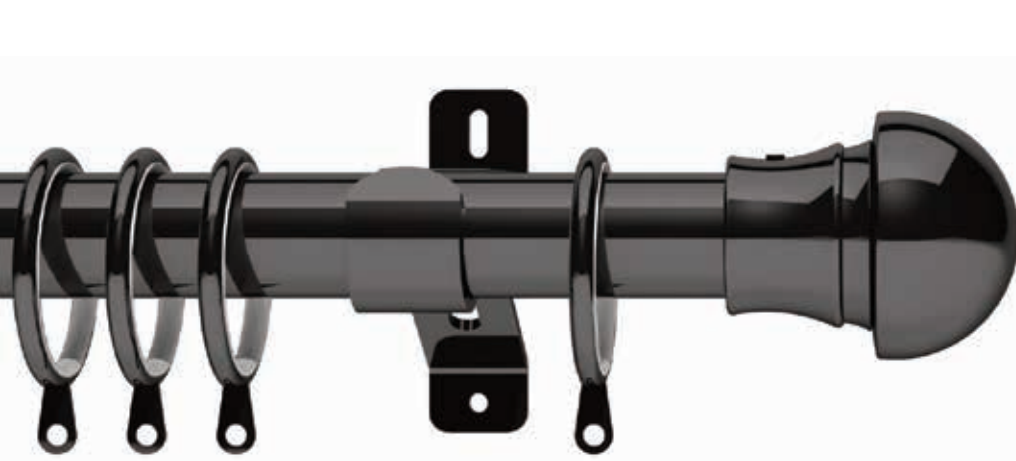

Finishes - Satin Steel (SS), Antique Brass (AQ), Chrome (CH) & Graphite (GR)*

*Please add colour abbreviation to product code when ordering

Zorb

Available in the following diameters

Diameter	120cm	150cm	180cm	240cm	300cm	360cm	120-210cm	180-300cm
19mm	SEL19/120ZORB.	SEL19/150ZORB.	SEL19/180ZORB.	SEL19/240ZORB.	SEL19/300ZORB.			
28mm	SEL28/120ZORB.	SEL28/150ZORB.	SEL28/180ZORB.	SEL28/240ZORB.	SEL28/300ZORB.	SEL28/360ZORB.		

Finishes - Satin Steel (SS), Antique Brass (AQ), Chrome (CH) & Graphite (GR)*

*Please add colour abbreviation to product code when ordering

Lexington

Available in the following diameters

Diameter	120cm	150cm	180cm	240cm	300cm	360cm	120-210cm	180-300cm
28mm	SEL28/120LEX.	SEL28/150LEX.	SEL28/180LEX.	SEL28/240LEX.	SEL28/300LEX.	SEL28/360LEX.		

Finishes - Satin Steel (SS), Antique Brass (AQ), Chrome (CH) & Graphite (GR)* *Please add colour abbreviation to product code when ordering

Nexus

Available in the following diameters

Diameter	120cm	150cm	180cm	240cm	300cm	360cm	120-210cm	180-300cm
28mm	SEL28/120NEX.	SEL28/150NEX.	SEL28/180NEX.	SEL28/240NEX.	SEL28/300NEX.	SEL28/360NEX.		

Finishes - Satin Steel (SS), Antique Brass (AQ), Chrome (CH) & Graphite (GR)* *Please add colour abbreviation to product code when ordering

Belgravia Bay Pole

Introducing the new improved Belgravia bay pole from Swish. This 400cm bay pole is a perfect solution for 2 corner bay windows. The pole is supplied with elbow joints, passing brackets and rings. Additional brackets, top fix brackets and passing rings are available.