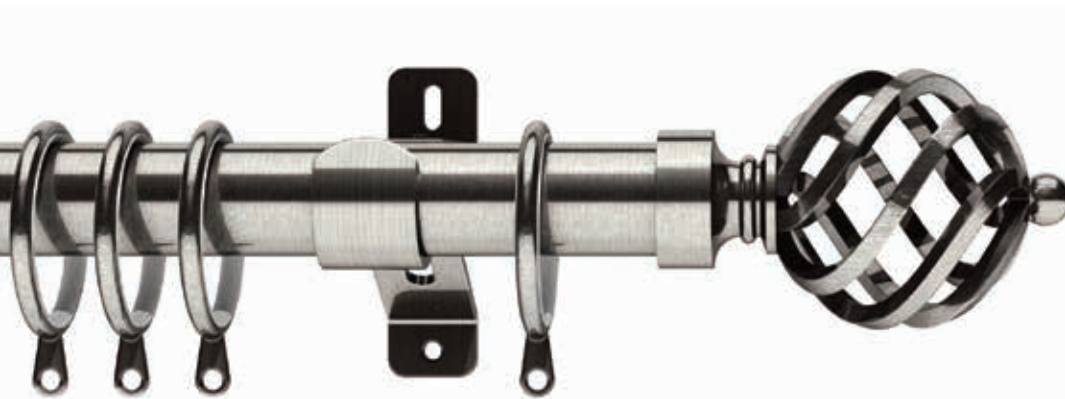

Elements

Introducing Elements a comprehensive collection of metal curtain poles to complement any window display.

Elements features 19mm, extendable 25-28mm, 28mm and 35mm poles sets complete with our best-selling finial designs. The finials available in each diameter have been specially selected to complement the size of curtain pole and all poles are available in a choice of 4 finishes - Graphite, Satin Steel, Antique Brass and Chrome.

Finishes - Satin Steel (SS), Antique Brass (AQ), Chrome (CH) & Graphite (GR)* *Please add colour abbreviation to product code when ordering

Curzon

Available in the following diameters

Diameter	120cm	150cm	180cm	240cm	300cm	360cm	120-210cm	180-300cm
28mm	SEL28/120CURZ.	SEL28/150CURZ.	SEL28/180CURZ.	SEL28/240CURZ.	SEL28/300CURZ.	SEL28/360CURZ.		
35mm			SEL35/180CURZ.	SEL35/240CURZ.	SEL35/300CURZ.	SEL35/360CURZ.		

Finishes - Satin Steel (SS), Antique Brass (AQ), Chrome (CH) & Graphite (GR)*

*Please add colour abbreviation to product code when ordering

Minister

Available in the following diameters

Diameter	120cm	150cm	180cm	240cm	300cm	360cm	120-210cm	180-300cm
28mm	SEL19/120MINS.	SEL28/150MINS.	SEL28/180MINS.	SEL28/240MINS.	SEL28/300MINS.	SEL28/360MINS.		
25/28mm							SELEX25120/MN.	SELEX25180/MN.
35mm		SEL35/150MINS.	SEL35/180MINS.	SEL35/240MINS.	SEL35/300MINS.	SEL35/360MINS.		

Finishes - Satin Steel (SS), Antique Brass (AQ), Chrome (CH) & Graphite (GR)*

*Please add colour abbreviation to product code when ordering

Titan

Available in the following diameters

Diameter	120cm	150cm	180cm	240cm	300cm	360cm	120-210cm	180-300cm
19mm	SEL19/120TITN.	SEL19/150TITN.	SEL19/180TITN.	SEL19/240TITN.	SEL19/300TITN.			
28mm	SEL28/120TITN.	SEL28/150TITN.	SEL28/180TITN.	SEL28/240TITN.	SEL28/300TITN.	SEL28/360TITN.		
25/28mm							SELEX25120/TN.	SELEX25180/TN.