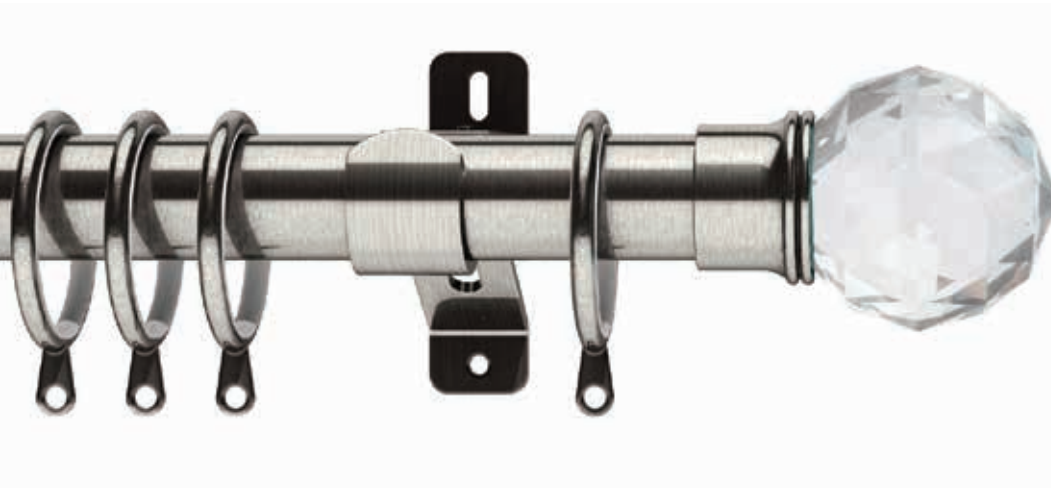

Capella

Available in the following diameters

Diameter	120cm	150cm	180cm	240cm	300cm	360cm	120-210cm	180-300cm
19mm	SEL19/120CAP.	SEL19/150CAP.	SEL19/180CAP.	SEL19/240CAP.	SEL19/300CAP.			
28mm	SEL28/120CAP.	SEL28/150CAP.	SEL28/180CAP.	SEL28/240CAP.	SEL28/300CAP.	SEL28/360CAP.		
25/28mm							SELEX25120/CAP	SELEX25180/CAP.
35mm		SEL35/150CAP.	SEL35/180CAP.	SEL35/240CAP.	SEL35/300CAP.	SEL35/360CAP.		

Finishes - Satin Steel (SS), Antique Brass (AQ), Chrome (CH) & Graphite (GR)*

*Please add colour abbreviation to product code when ordering